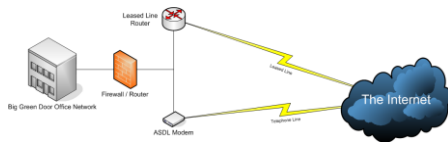

Co-Lo

Leased line connectivity

Consultancy & Strategy

Big Green Door came to us needing to provide streaming video to their clients. We suggested that they use off the shelf video conferencing equipment coupled with a leased line to the internet.